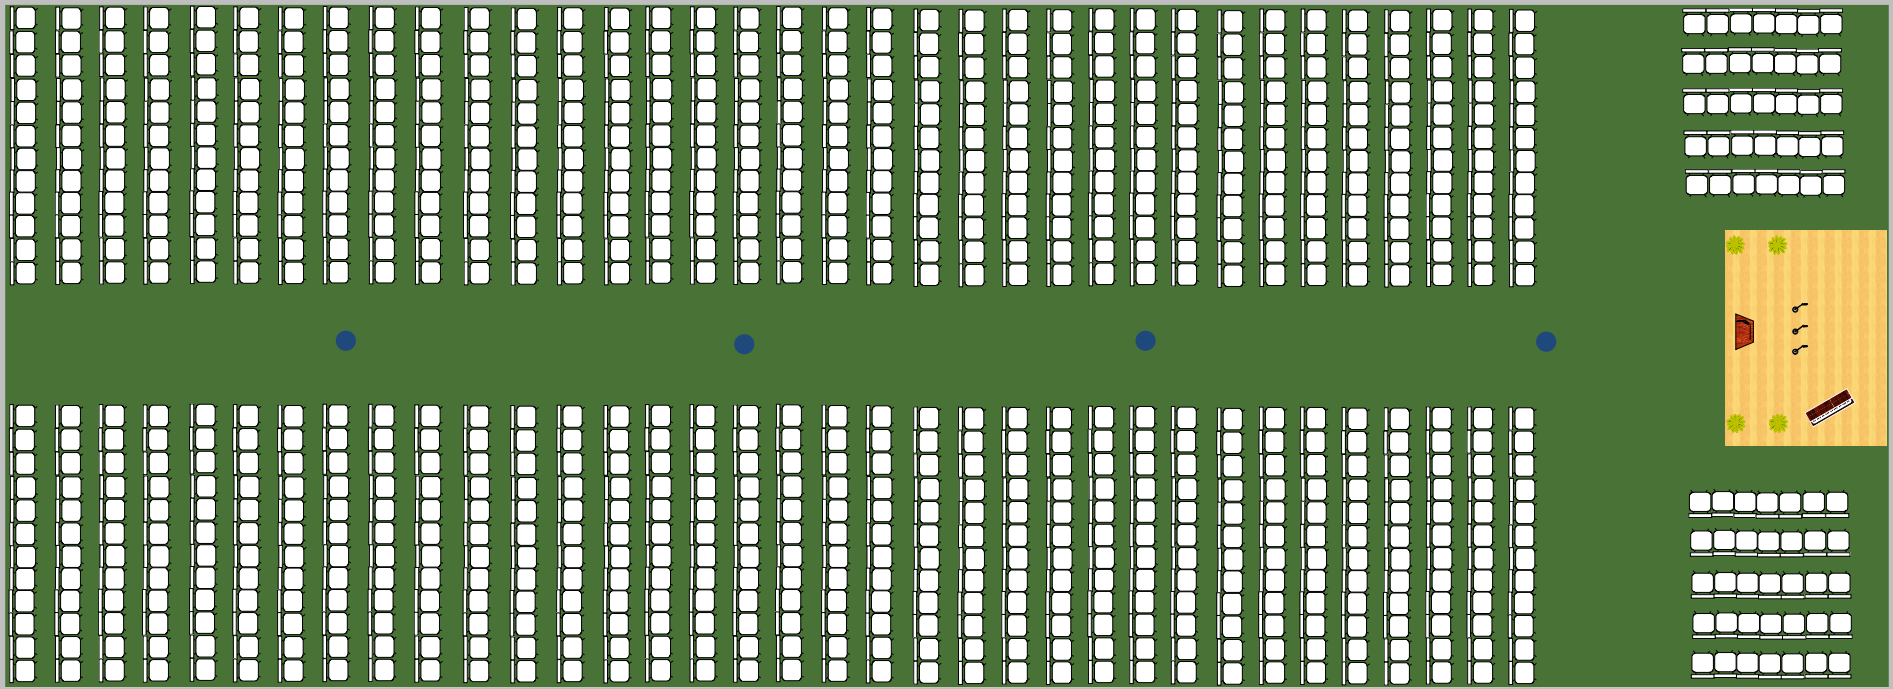

50' x 140' auditorium seating floor plan

● Blue dots = Center pole position
910 Seating capacity with 12' x 16' stage shown
1167 maximum seating capacity without stage